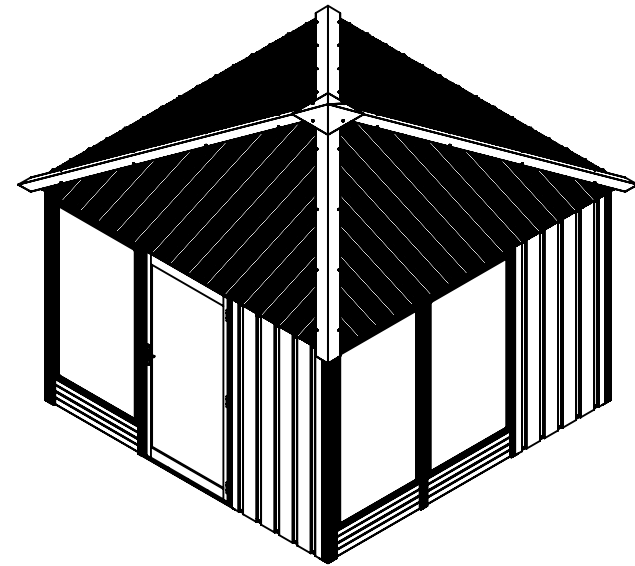

Front Elevation

Side Elevation

Footprint

File name  
**525 - 11x11 Hudson-Adela-Minto**  
 Description (Configuration)  
**Default**

Created Date  
**January 25, 2024 3:40:18 PM**  
 Last Saved Date  
**January 25, 2024 3:50:49 PM**  
 Last Saved By **ryan**