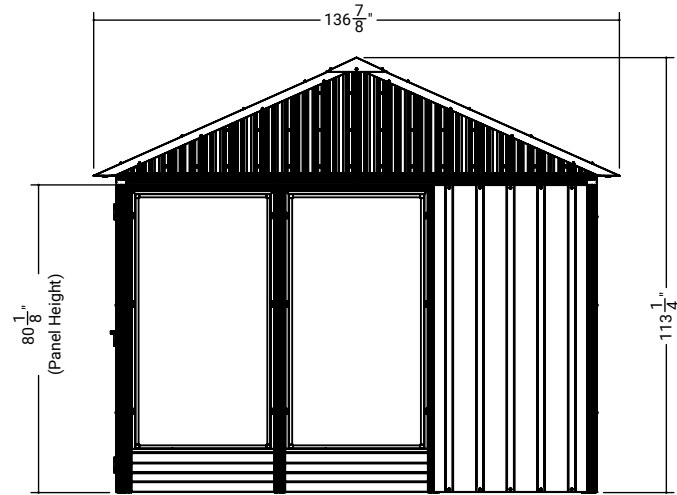

Front Elevation

Side Elevation

Footprint

File name  
**525 - 11x11 Hudson-Adela-Minto**  
 Description (Configuration)  
**Default**

Created Date  
**January 25, 2024 3:40:18 PM**  
 Last Saved Date  
**January 25, 2024 3:50:49 PM**  
 Last Saved By **ryan**