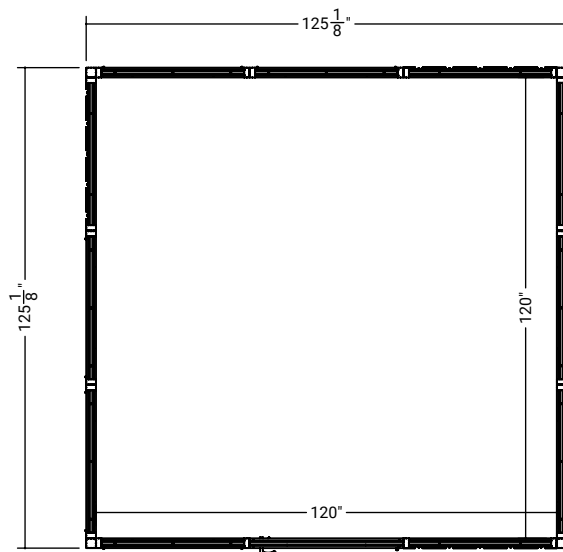

Front Elevation

Side Elevation

Footprint

File name  
**525 - 11x11 Hudson-Adela-Minto**  
 Description (Configuration)  
**Default**

Created Date  
**January 25, 2024 3:40:18 PM**  
 Last Saved Date  
**January 25, 2024 3:50:49 PM**  
 Last Saved By **ryan**